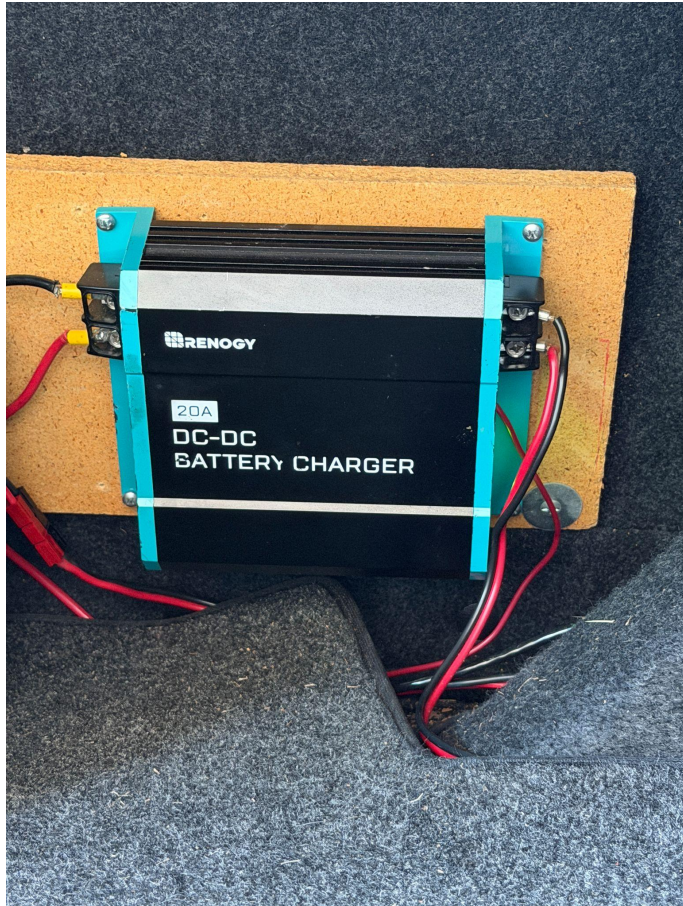

KJ5BFD Joe Hayes Yaesu DM-500 and President Reagan HF

2021 Hyundai Palisade Calligraphy

KJ5BFD Joe Hayes Yaesu DM-500 and President Reagan HF

2021 Hyundai Palisade
Calligraphy

This is the back storage in my Palisade. The yellow circle is my Yaesu radio base unit. (The smaller user interface is what's mounted on the dash)

KW5CW James Frank Toyota Corolla

KW5CW James Frank Toyota Corolla

KW5CW James Frank Toyota Corolla

KW5CW James Frank Toyota Corolla

18:40

Linked

12 V 100Ah Battery

36%