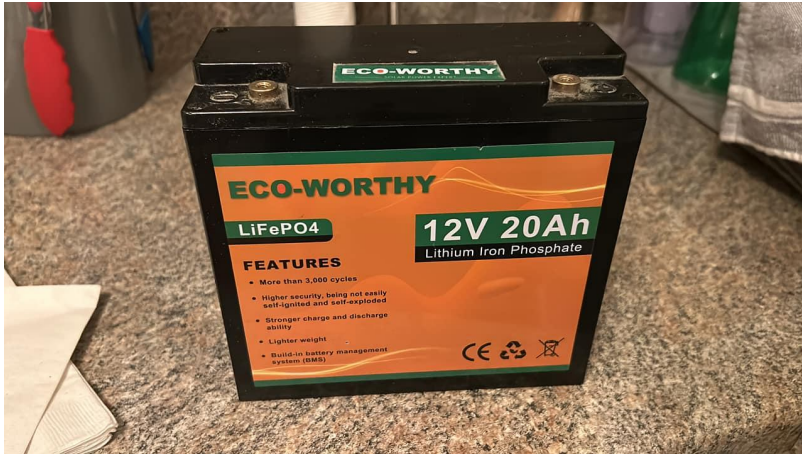

Installation from Car Show July 2024 showing auxiliary battery